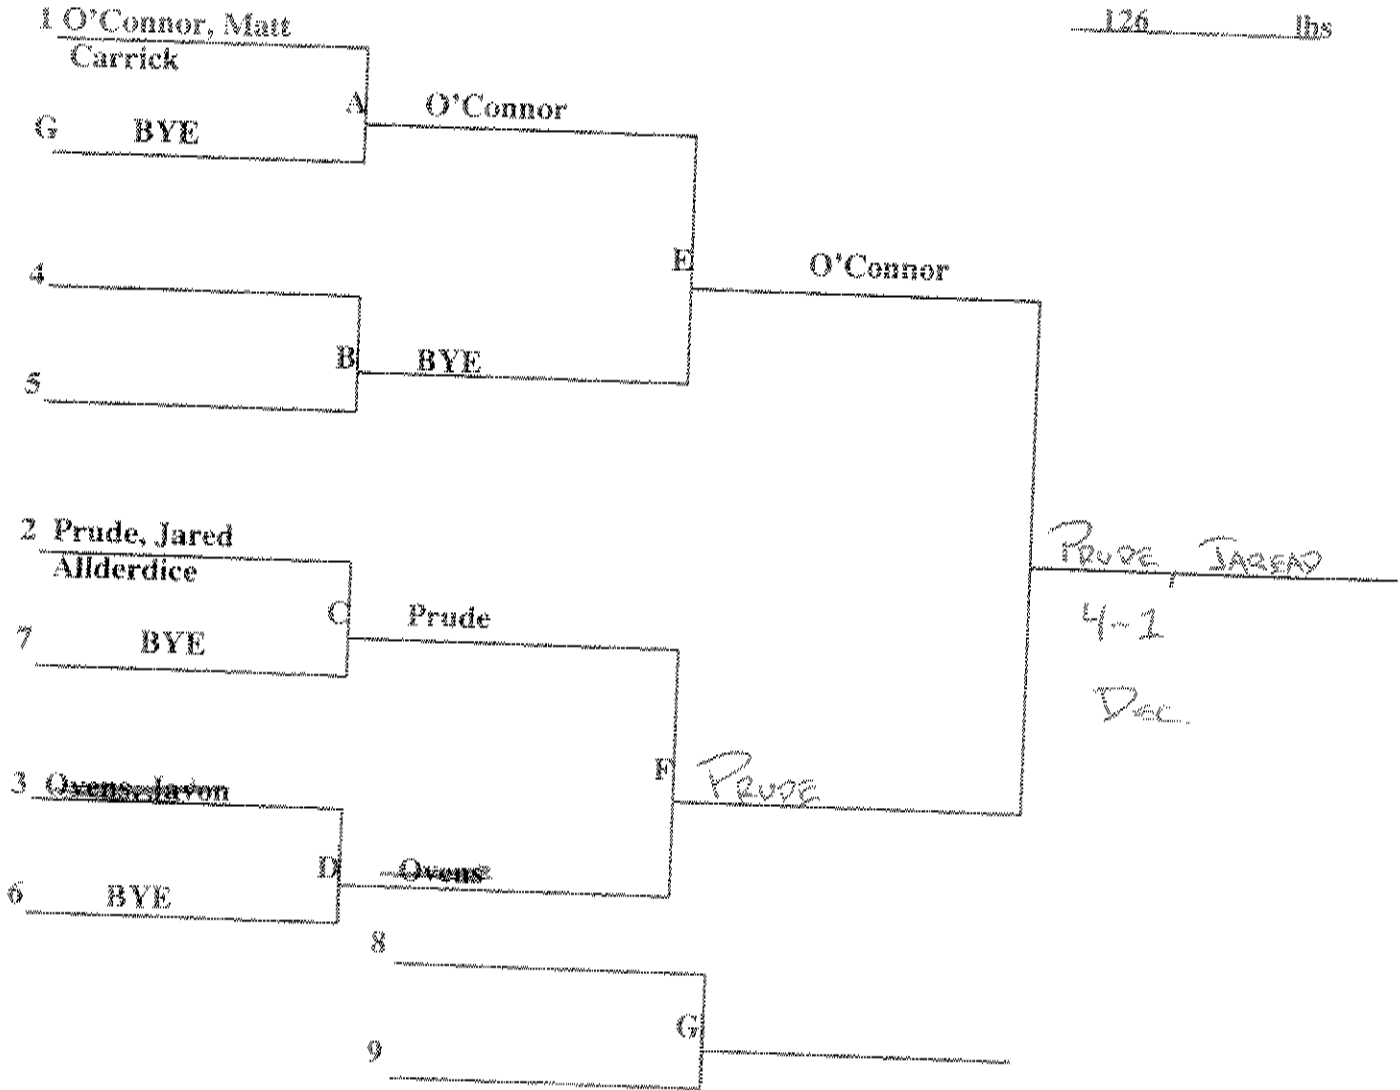

113 lbs

CONSOLATION BRACKET

hwresbracket

PITTSBURGH PUBLIC SCHOOLS  
INTERSCHOLASTIC ATHLETICS

WRESTLING CHAMPIONSHIPS  
2016

CONSOLATION BRACKET

PITTSBURGH PUBLIC SCHOOLS  
INTERSCHOLASTIC ATHLETICS

WRESTLING CHAMPIONSHIPS  
2016