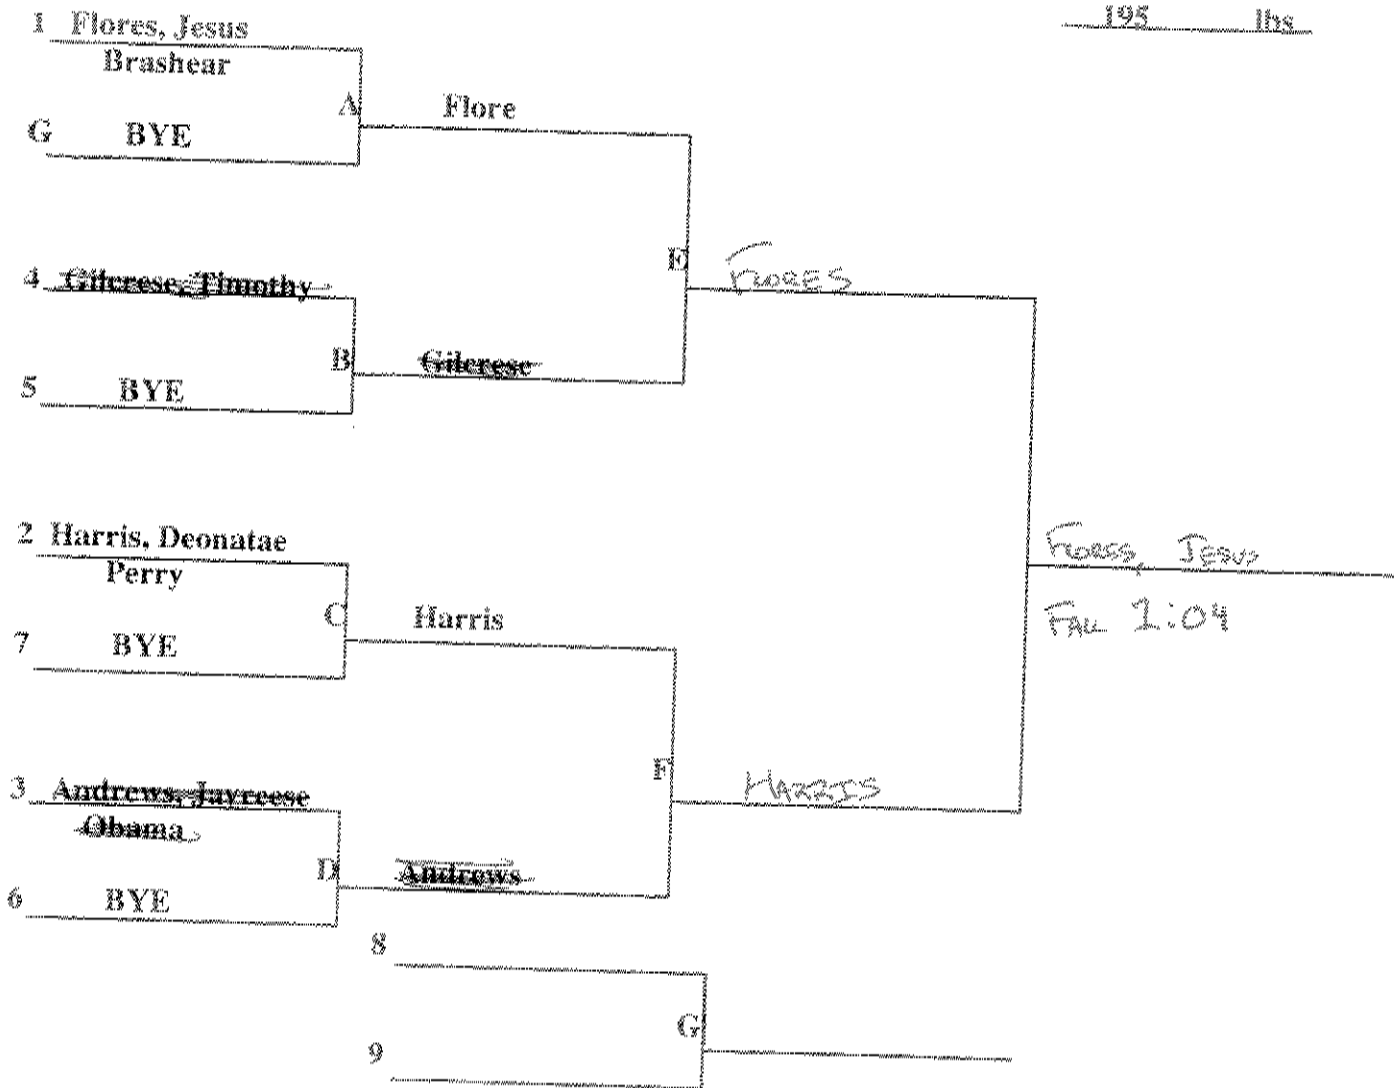

PITTSBURGH PUBLIC SCHOOLS
INTERSCHOLASTIC ATHLETICS

WRESTLING CHAMPIONSHIPS
2016

CONSOLATION BRACKET