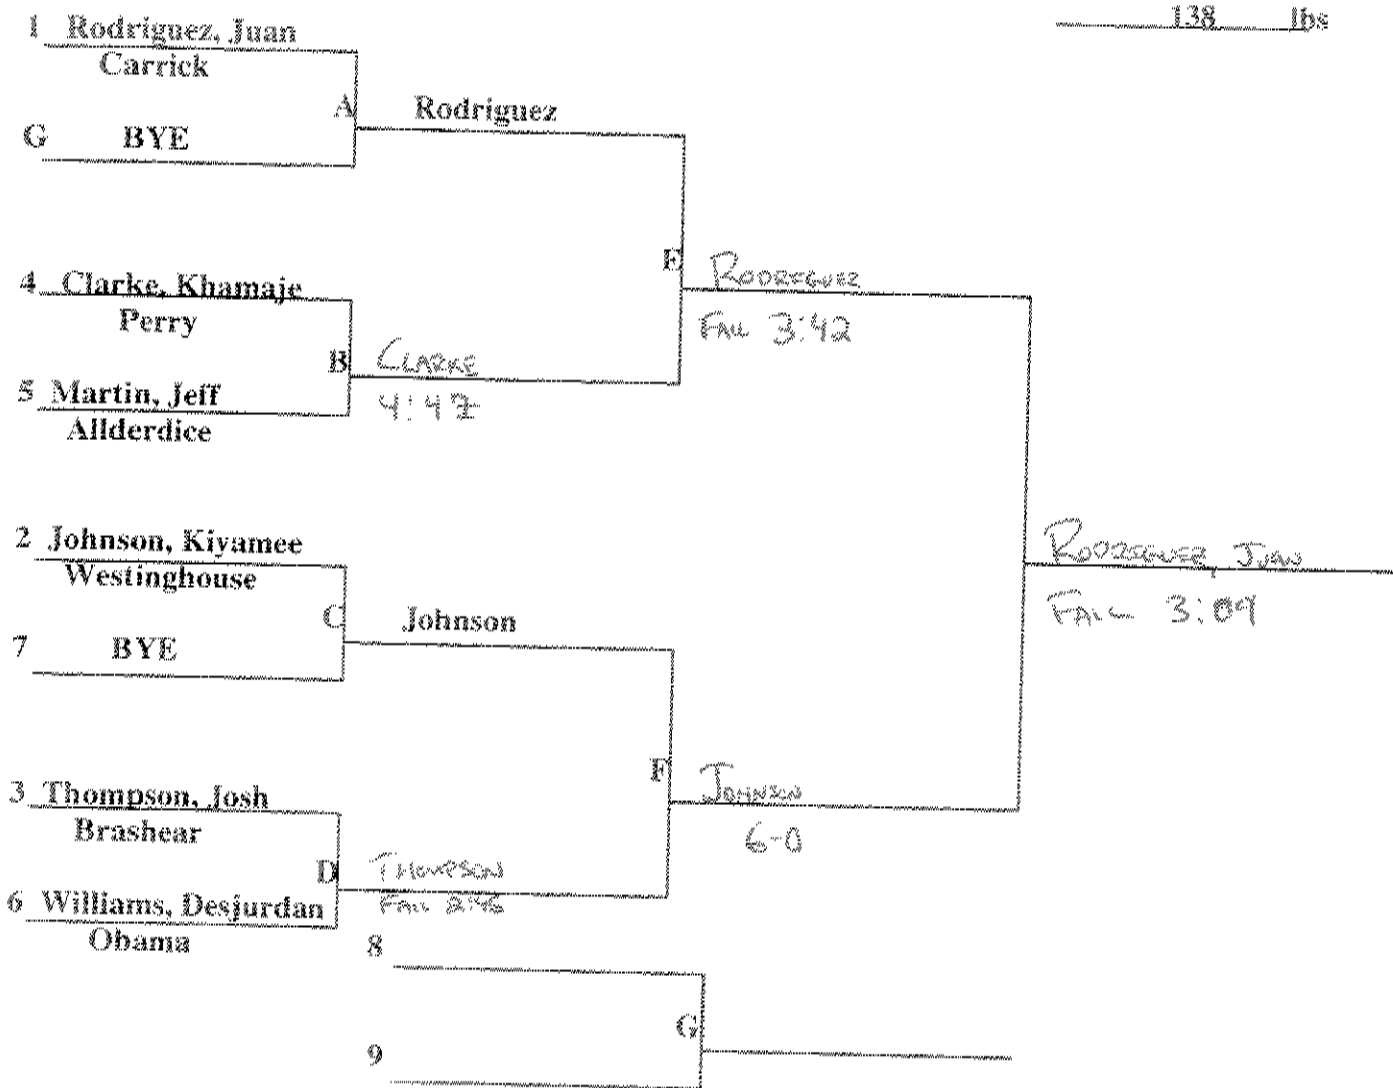

CONSOLATION BRACKET

PITTSBURGH PUBLIC SCHOOLS  
INTERSCHOLASTIC ATHLETICS

WRESTLING CHAMPIONSHIPS  
2016

132 lbs

CONSOLATION BRACKET

PITTSBURGH PUBLIC SCHOOLS  
INTERSCHOLASTIC ATHLETICS

WRESTLING CHAMPIONSHIPS  
2016