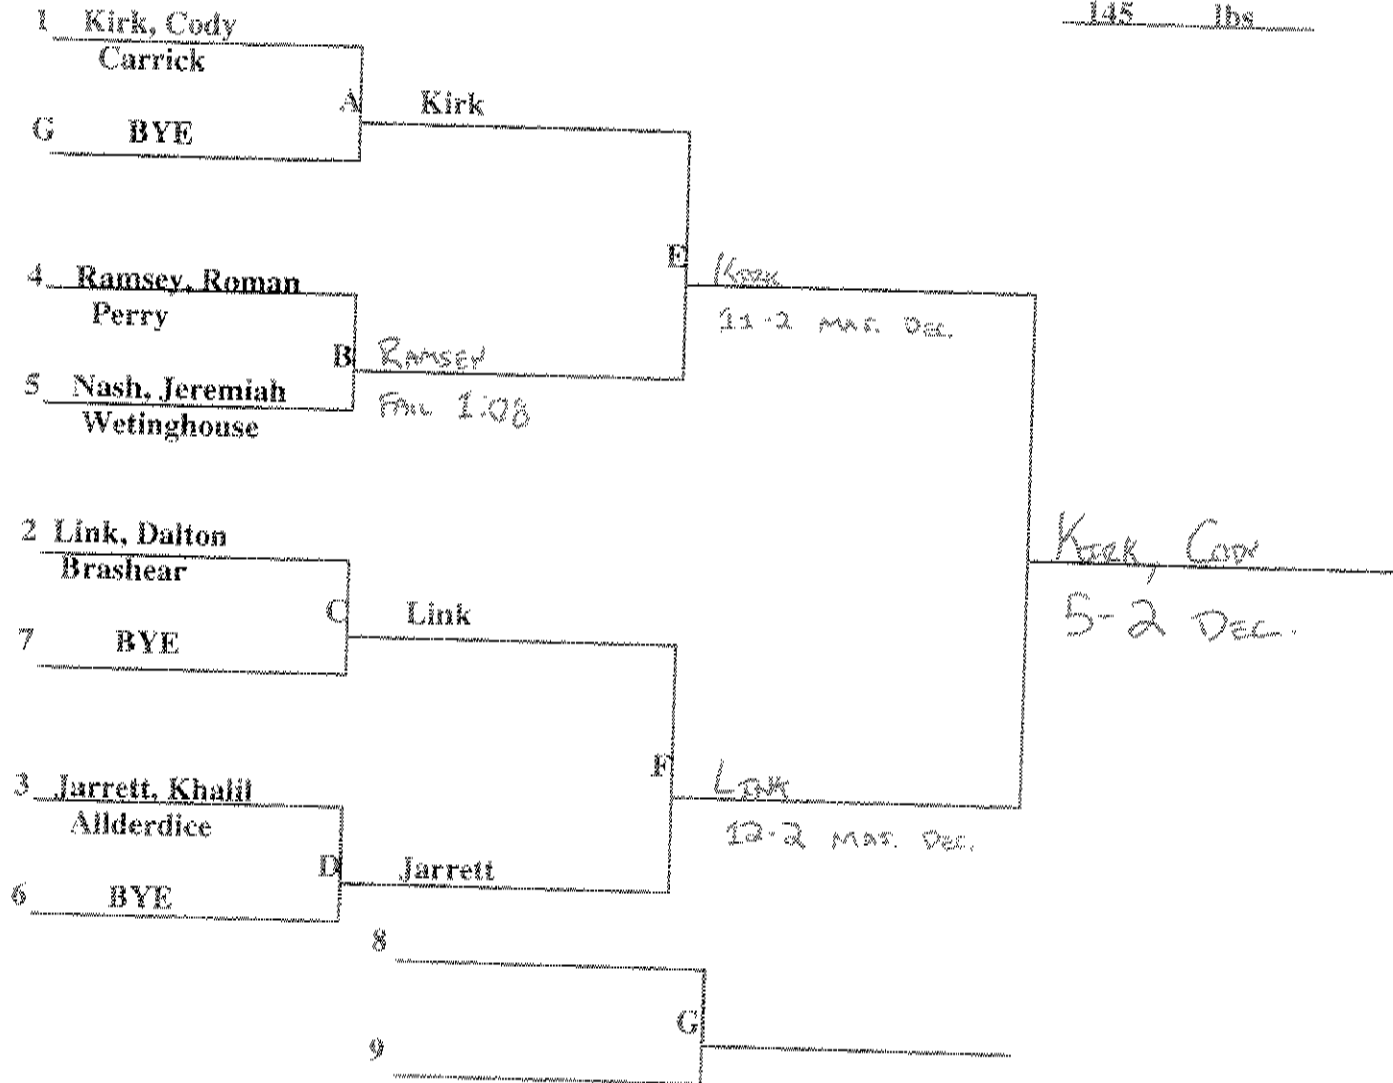

PITTSBURGH PUBLIC SCHOOLS
INTERSCHOLASTIC ATHLETICS

WRESTLING CHAMPIONSHIPS
2016

145 lbs

CONSOLATION BRACKET