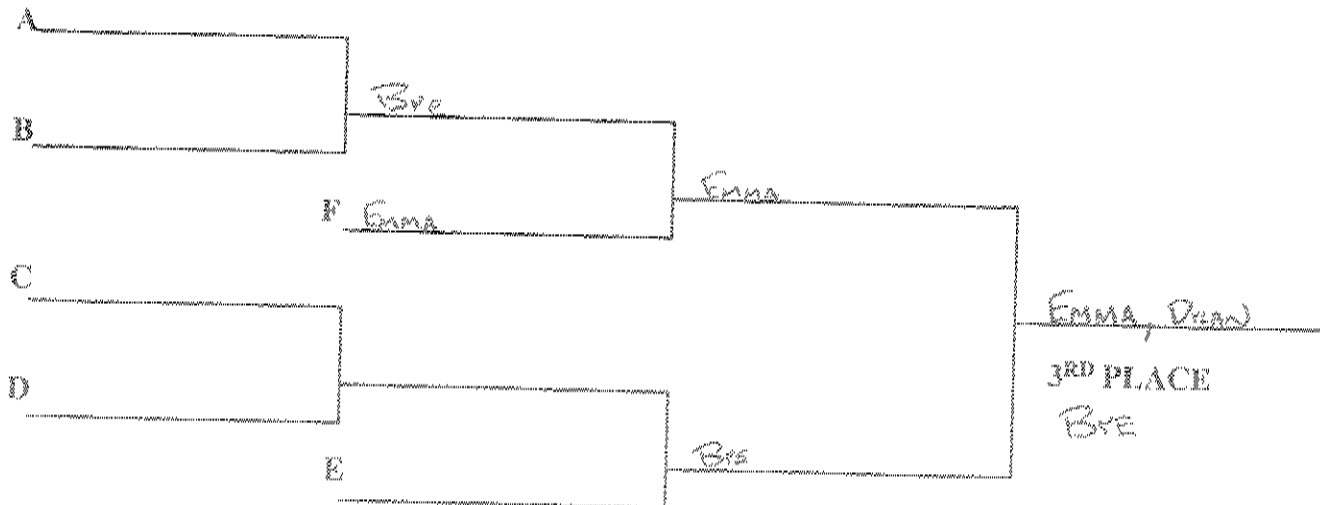

hwresbracket