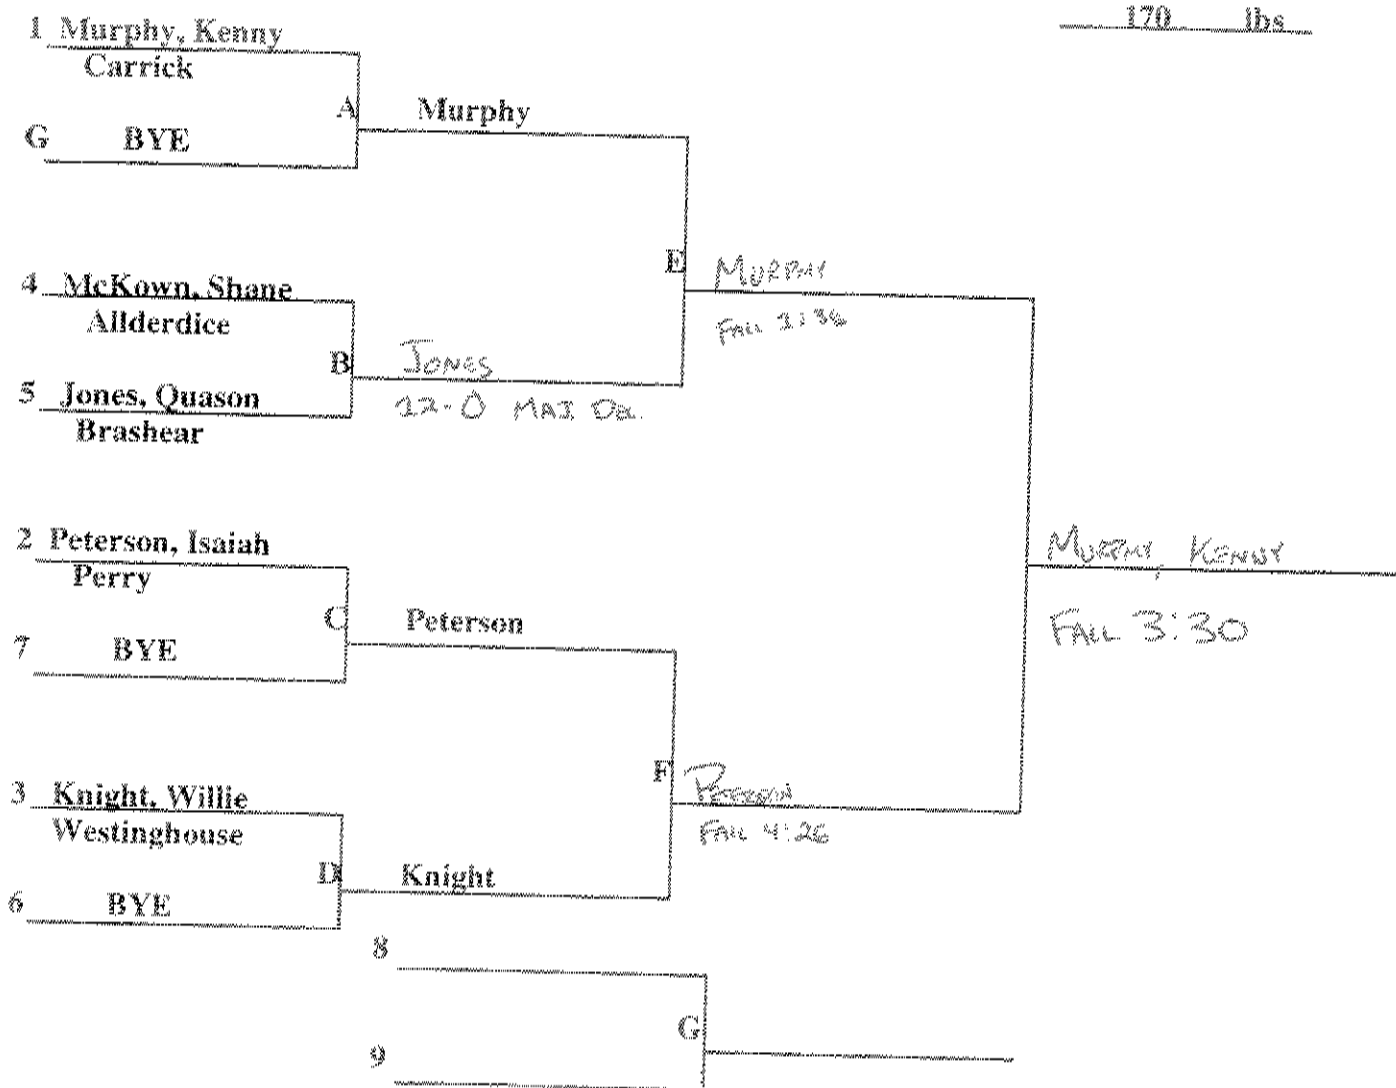

PITTSBURGH PUBLIC SCHOOLS
INTERSCHOLASTIC ATHLETICS

WRESTLING CHAMPIONSHIPS
2016

CONSOLATION BRACKET