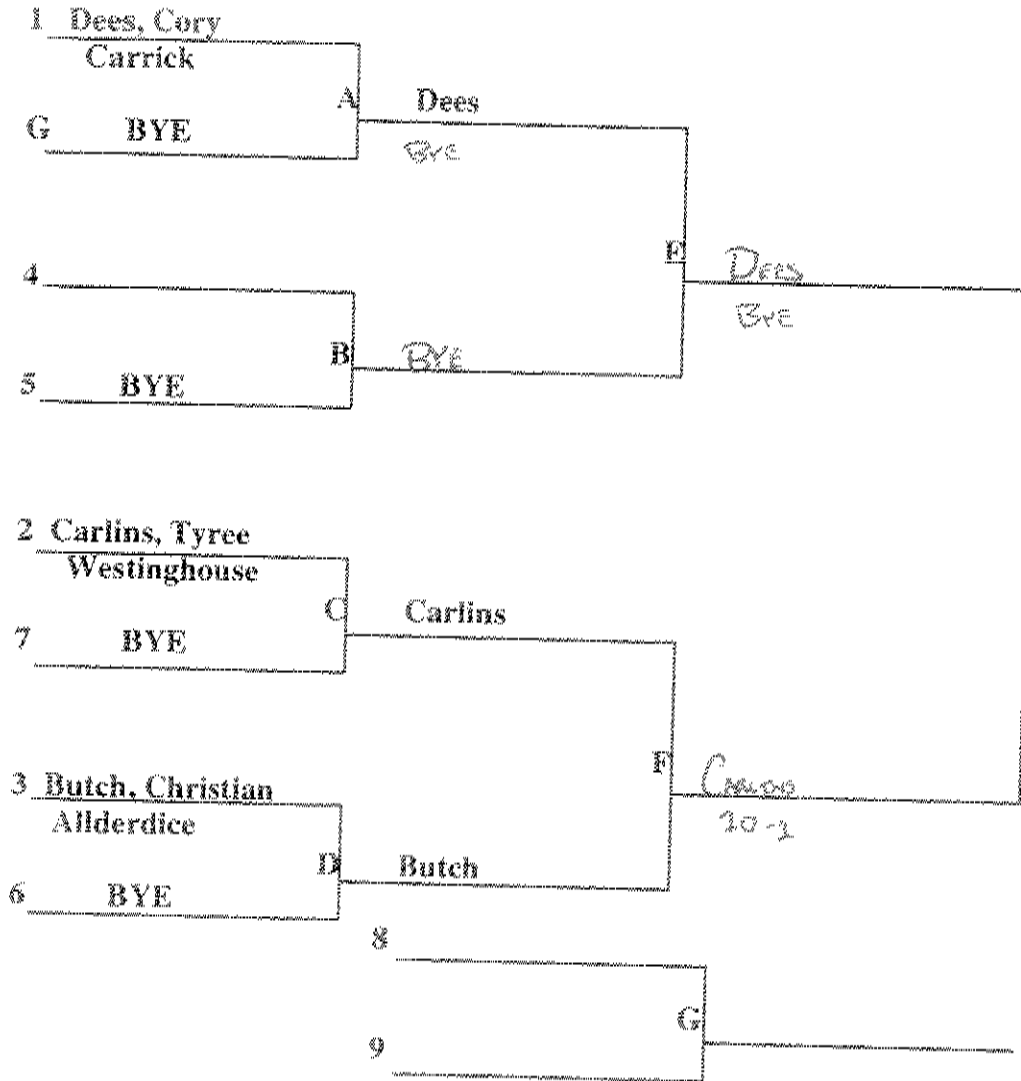

CONSOLATION BRACKET

PITTSBURGH PUBLIC SCHOOLS  
INTERSCHOLASTIC ATHLETICS

WRESTLING CHAMPIONSHIPS  
2016

160 lbs

Dees, Cory

Fall 3:09

CONSOLATION BRACKET

hwresbracket