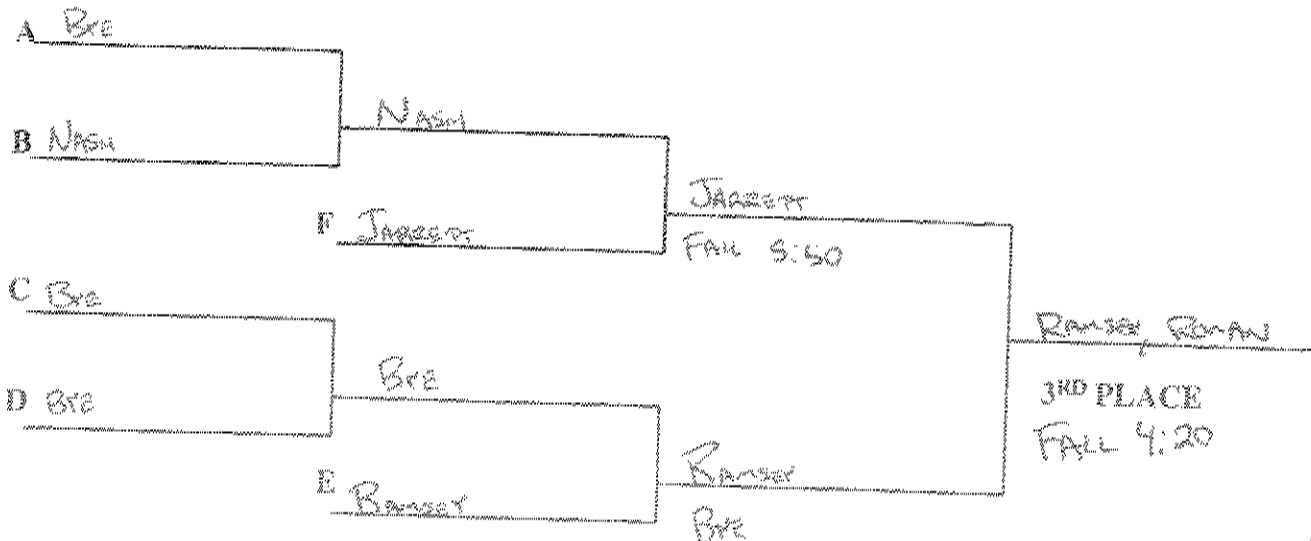

CONSOLATION BRACKET

PITTSBURGH PUBLIC SCHOOLS  
INTERSCHOLASTIC ATHLETICS

WRESTLING CHAMPIONSHIPS  
2016

145 lbs

CONSOLATION BRACKET

6swrestbracket

PITTSBURGH PUBLIC SCHOOLS  
INTERSCHOLASTIC ATHLETICS

WRESTLING CHAMPIONSHIPS  
2016