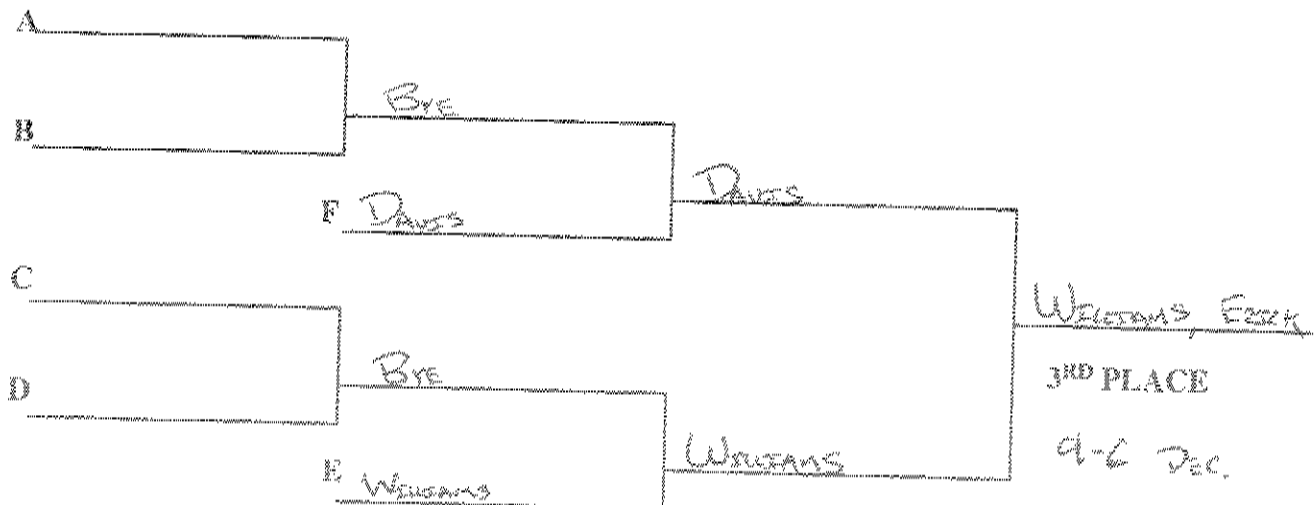

PITTSBURGH PUBLIC SCHOOLS  
INTERSCHOLASTIC ATHLETICS

WRESTLING CHAMPIONSHIPS  
2016

CONSOLATION BRACKET

PITTSBURGH PUBLIC SCHOOLS  
INTERSCHOLASTIC ATHLETICS

WRESTLING CHAMPIONSHIPS  
2016

220 lbs

CONSOLATION BRACKET