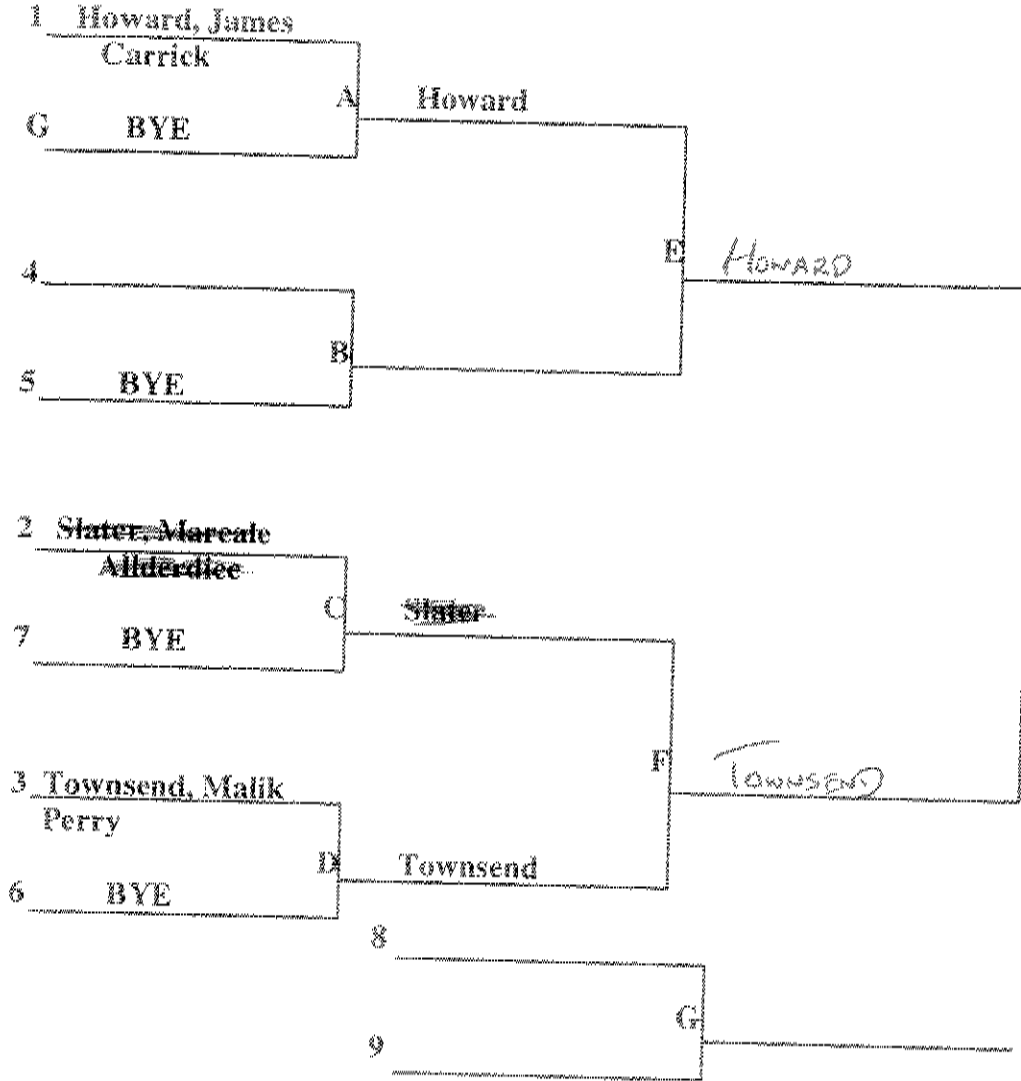

PITTSBURGH PUBLIC SCHOOLS
INTERSCHOLASTIC ATHLETICS

WRESTLING CHAMPIONSHIPS
2016

285 lbs

CONSOLATION BRACKET