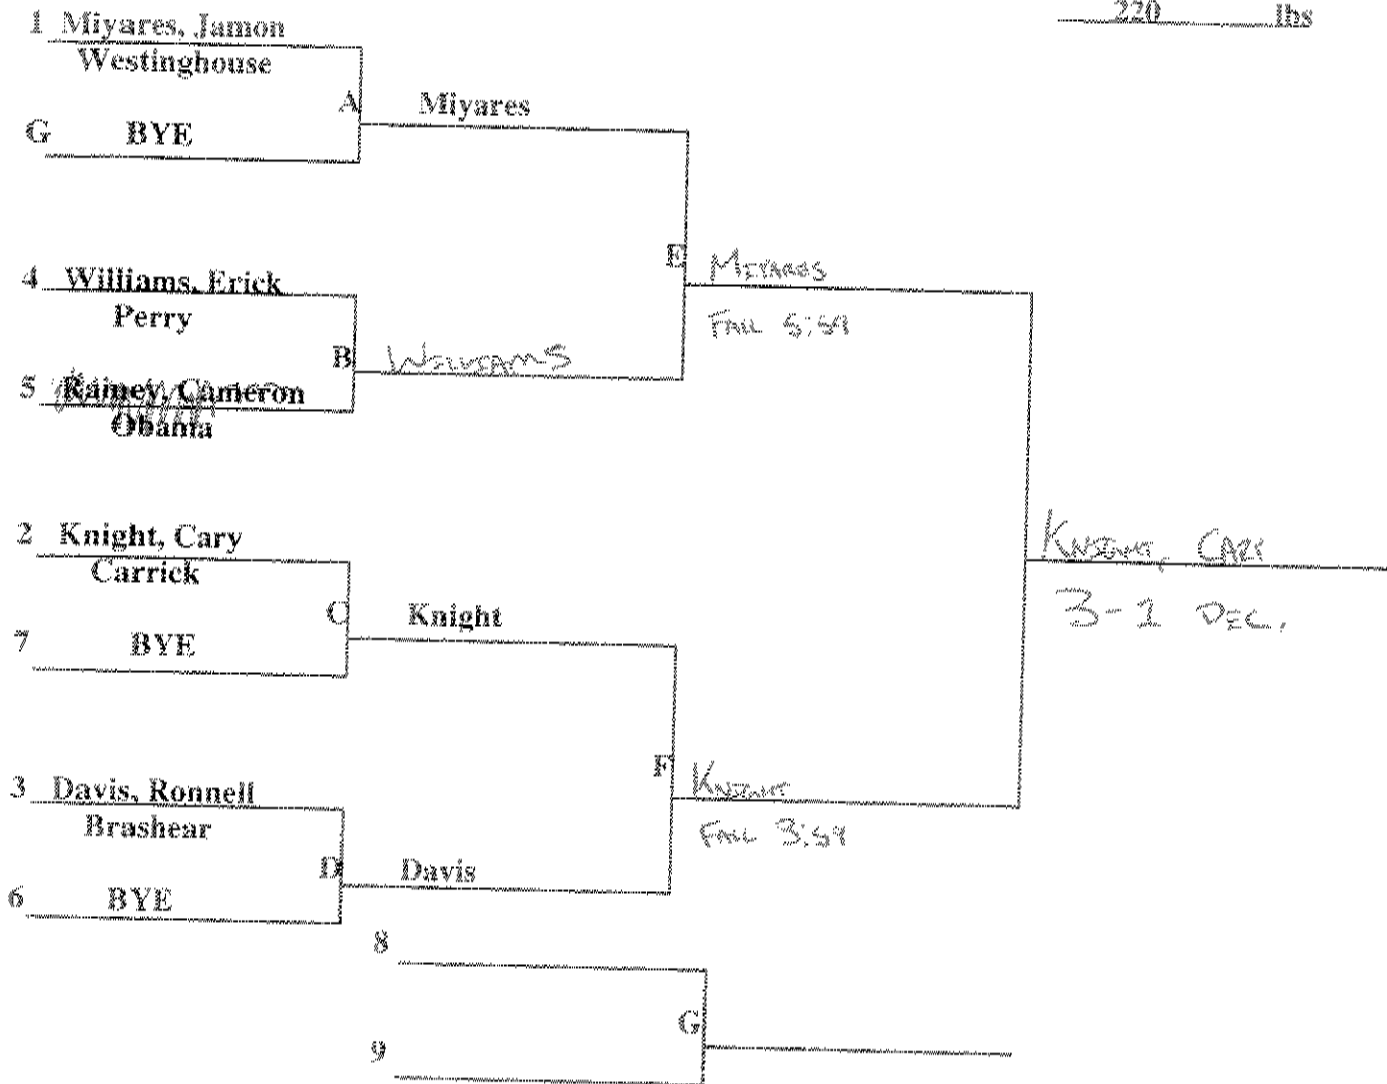

PITTSBURGH PUBLIC SCHOOLS  
INTERSCHOLASTIC ATHLETICS

WRESTLING CHAMPIONSHIPS  
2016

CONSOLATION BRACKET

PITTSBURGH PUBLIC SCHOOLS  
INTERSCHOLASTIC ATHLETICS

WRESTLING CHAMPIONSHIPS  
2016

220 lbs

CONSOLATION BRACKET