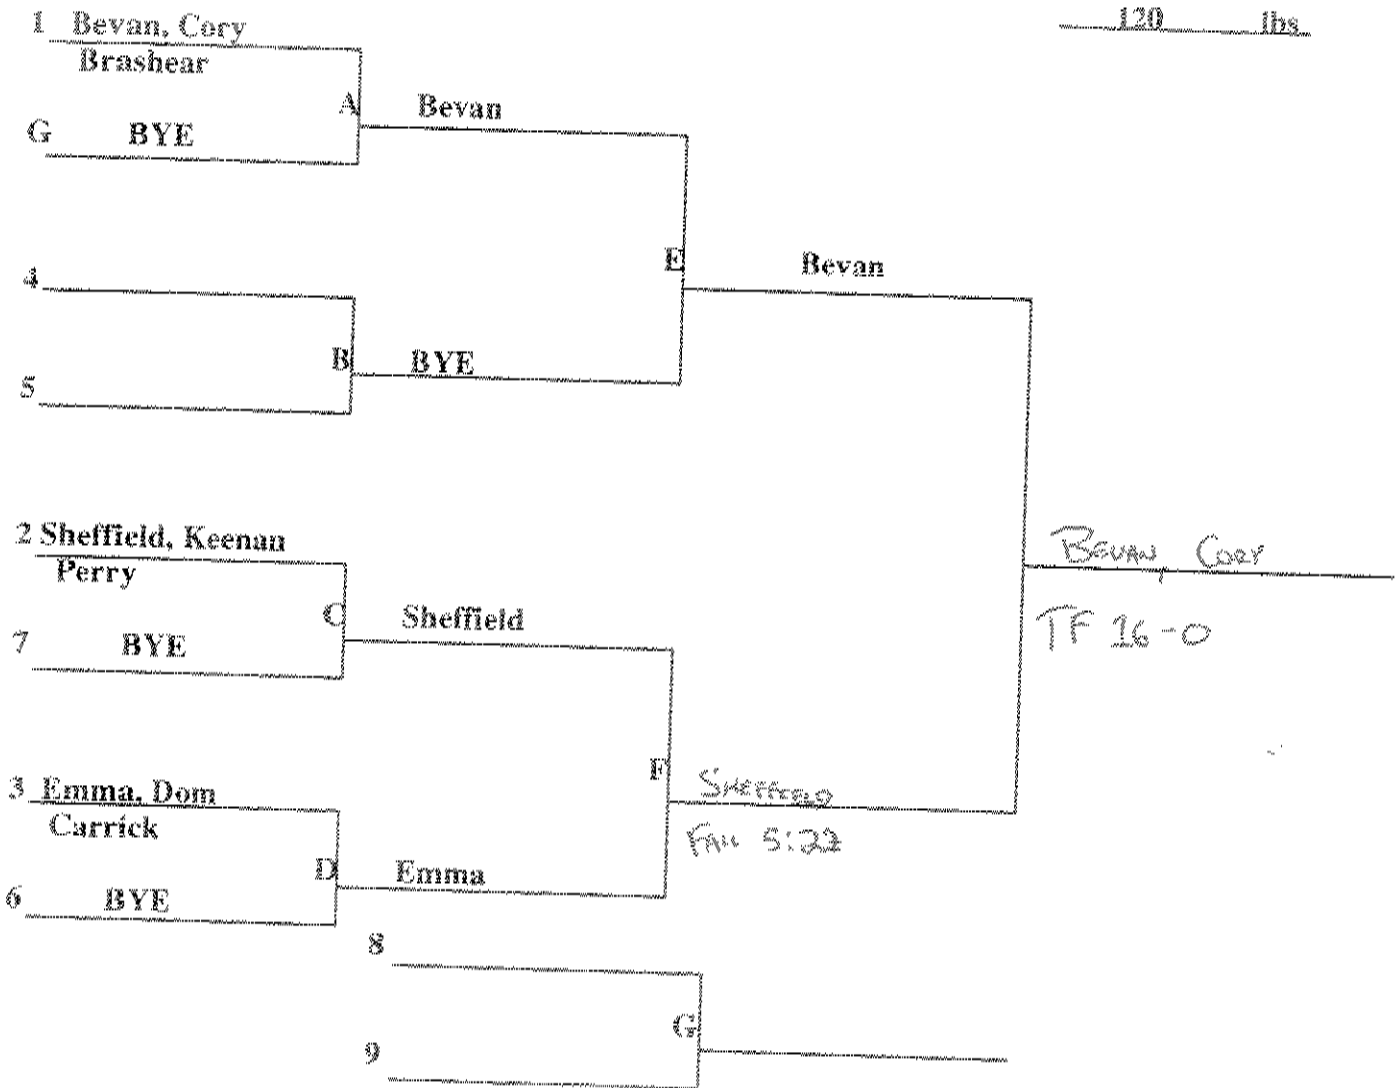

113 lbs

CONSOLATION BRACKET

hwresbracket

PITTSBURGH PUBLIC SCHOOLS  
INTERSCHOLASTIC ATHLETICS

WRESTLING CHAMPIONSHIPS  
2016

CONSOLATION BRACKET

PITTSBURGH PUBLIC SCHOOLS  
INTERSCHOLASTIC ATHLETICS

WRESTLING CHAMPIONSHIPS  
2016