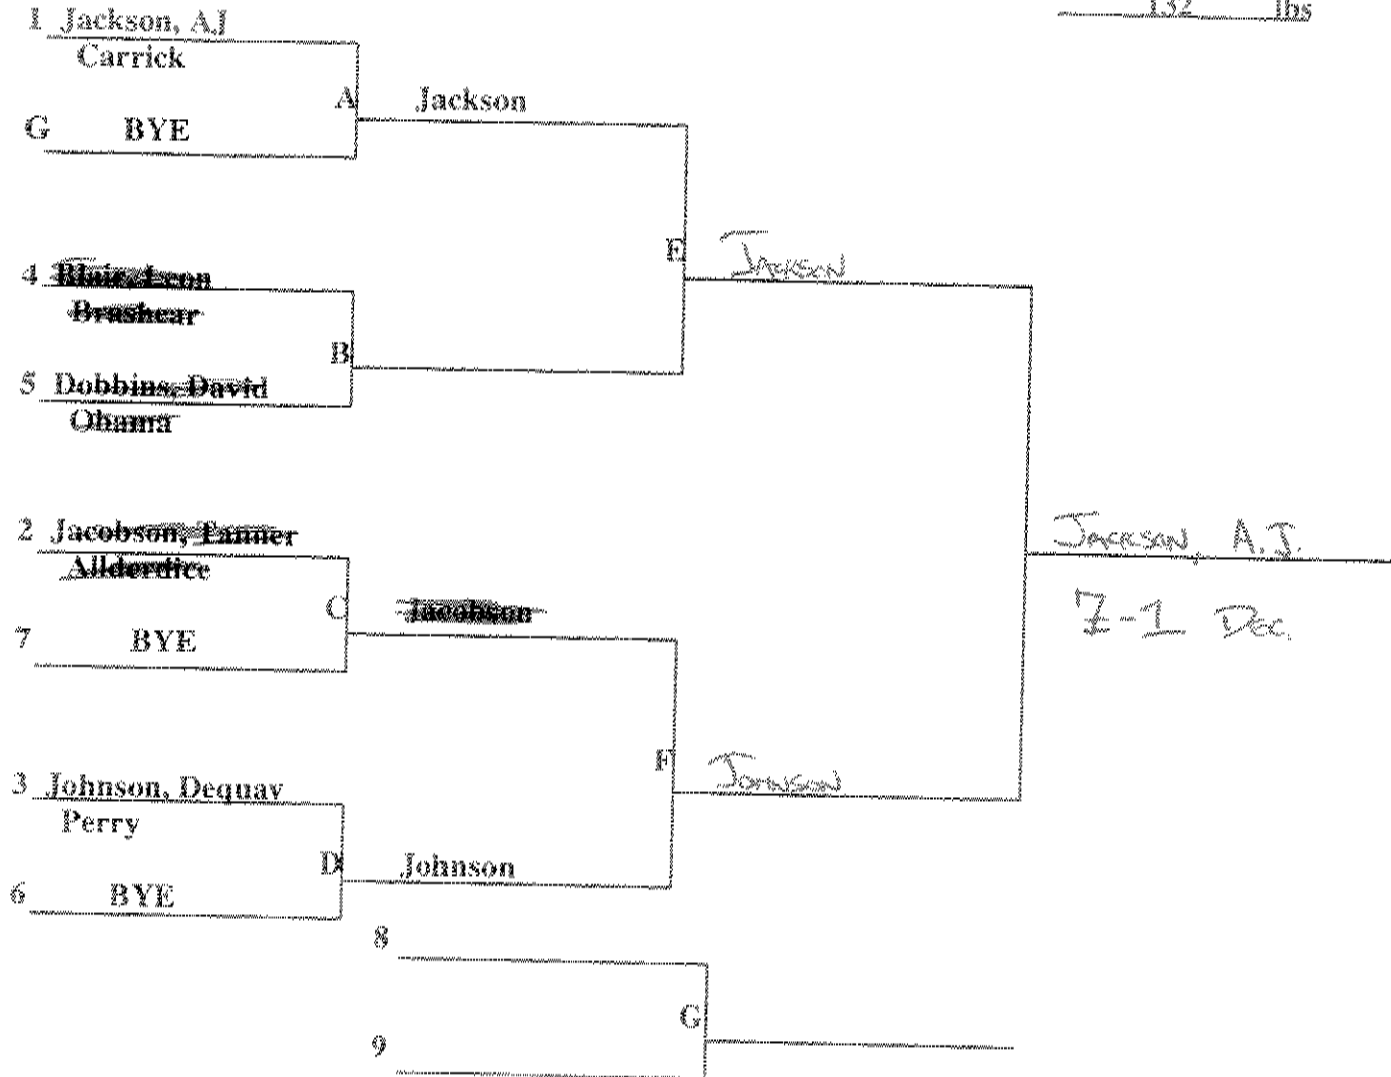

PITTSBURGH PUBLIC SCHOOLS
INTERSCHOLASTIC ATHLETICS

WRESTLING CHAMPIONSHIPS
2016

132 lbs

CONSOLATION BRACKET