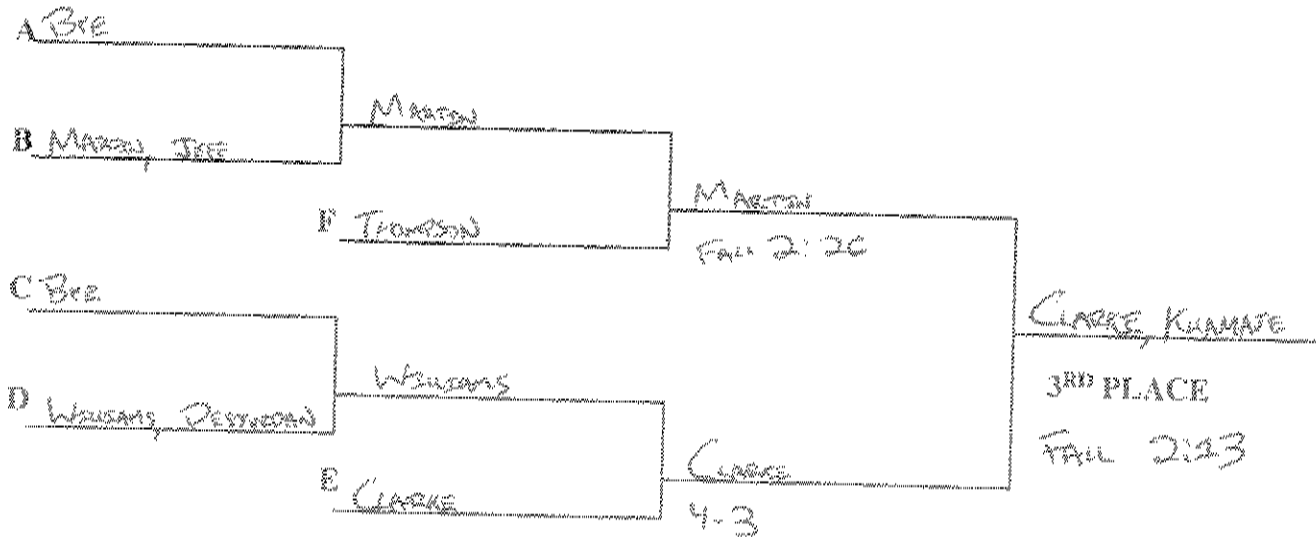

PITTSBURGH PUBLIC SCHOOLS
INTERSCHOLASTIC ATHLETICS

WRESTLING CHAMPIONSHIPS
2016

CONSOLATION BRACKET