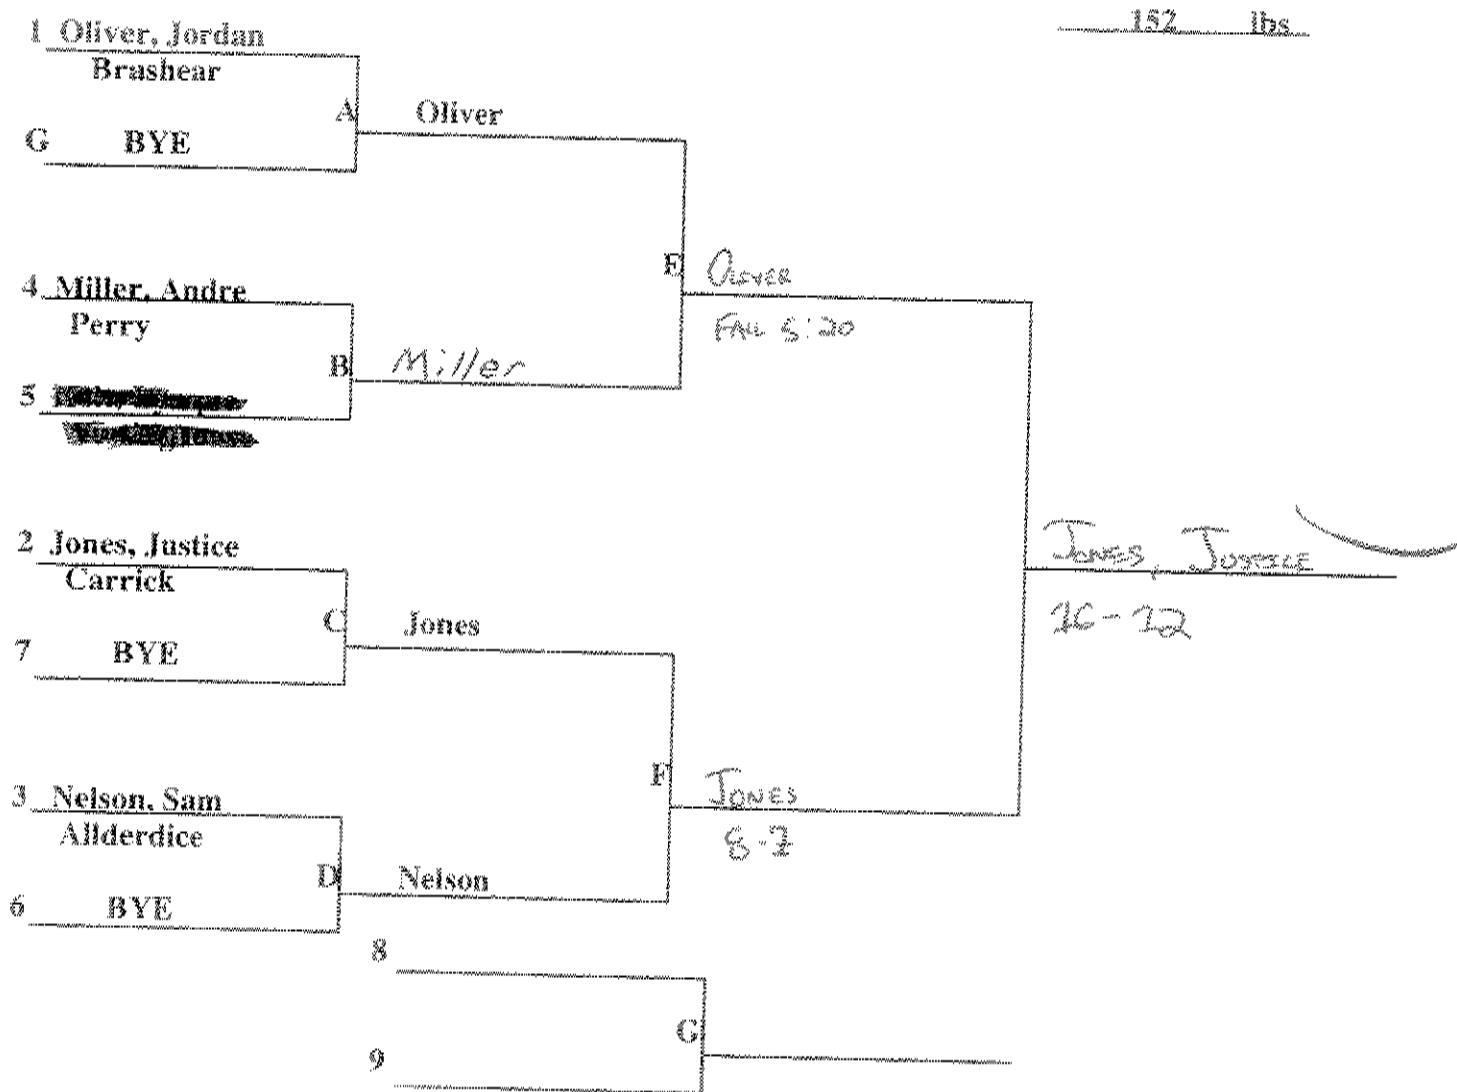

CONSOLATION BRACKET

PITTSBURGH PUBLIC SCHOOLS  
INTERSCHOLASTIC ATHLETICS

WRESTLING CHAMPIONSHIPS  
2016

145 lbs

CONSOLATION BRACKET

6swrestbracket

PITTSBURGH PUBLIC SCHOOLS  
INTERSCHOLASTIC ATHLETICS

WRESTLING CHAMPIONSHIPS  
2016