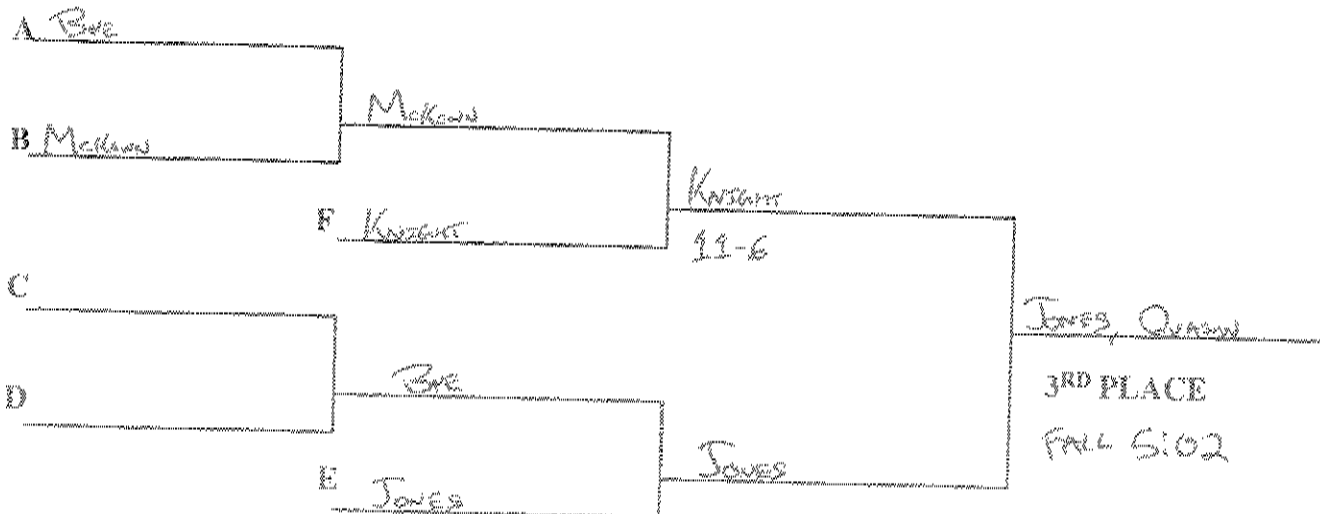

PITTSBURGH PUBLIC SCHOOLS
INTERSCHOLASTIC ATHLETICS

WRESTLING CHAMPIONSHIPS
2016

CONSOLATION BRACKET