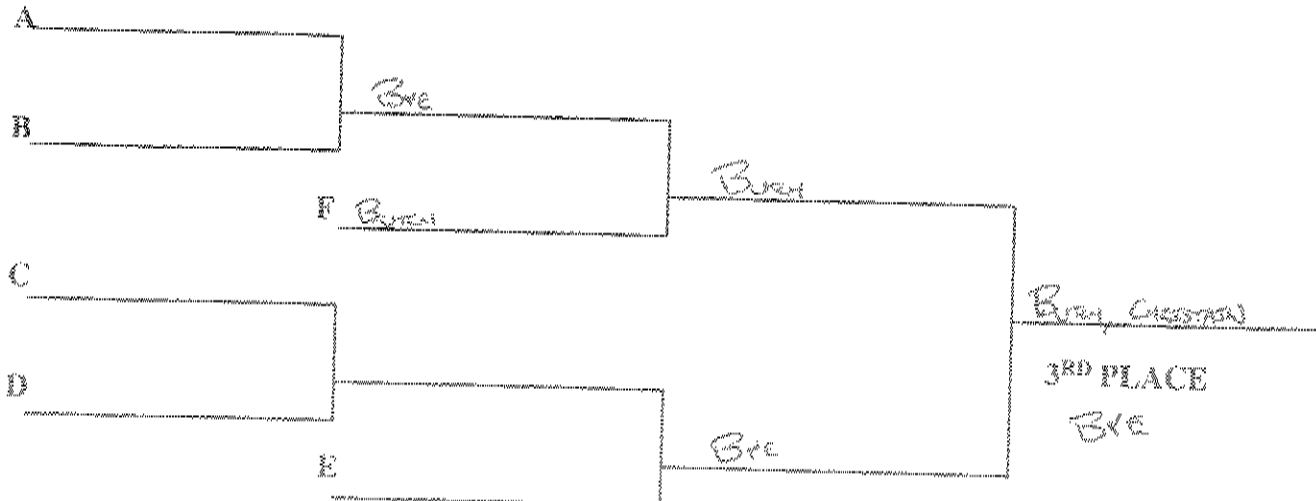

CONSOLATION BRACKET

PITTSBURGH PUBLIC SCHOOLS  
INTERSCHOLASTIC ATHLETICS

WRESTLING CHAMPIONSHIPS  
2016

160 lbs

Dees, Cory

Fall 3:09

CONSOLATION BRACKET

hwresbracket