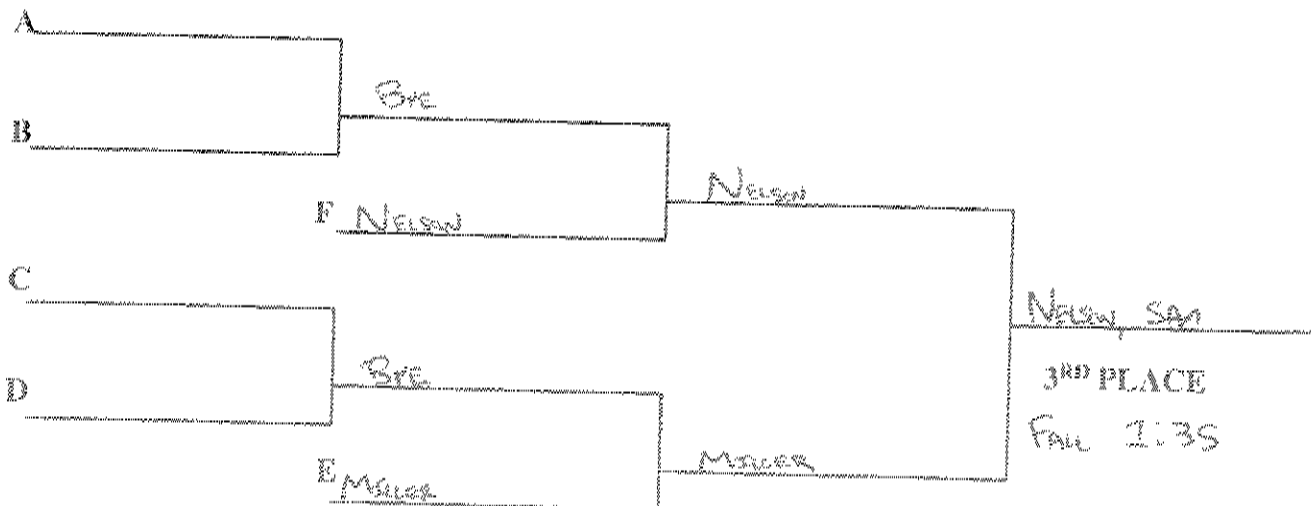

PITTSBURGH PUBLIC SCHOOLS
INTERSCHOLASTIC ATHLETICS

WRESTLING CHAMPIONSHIPS
2016

CONSOLATION BRACKET